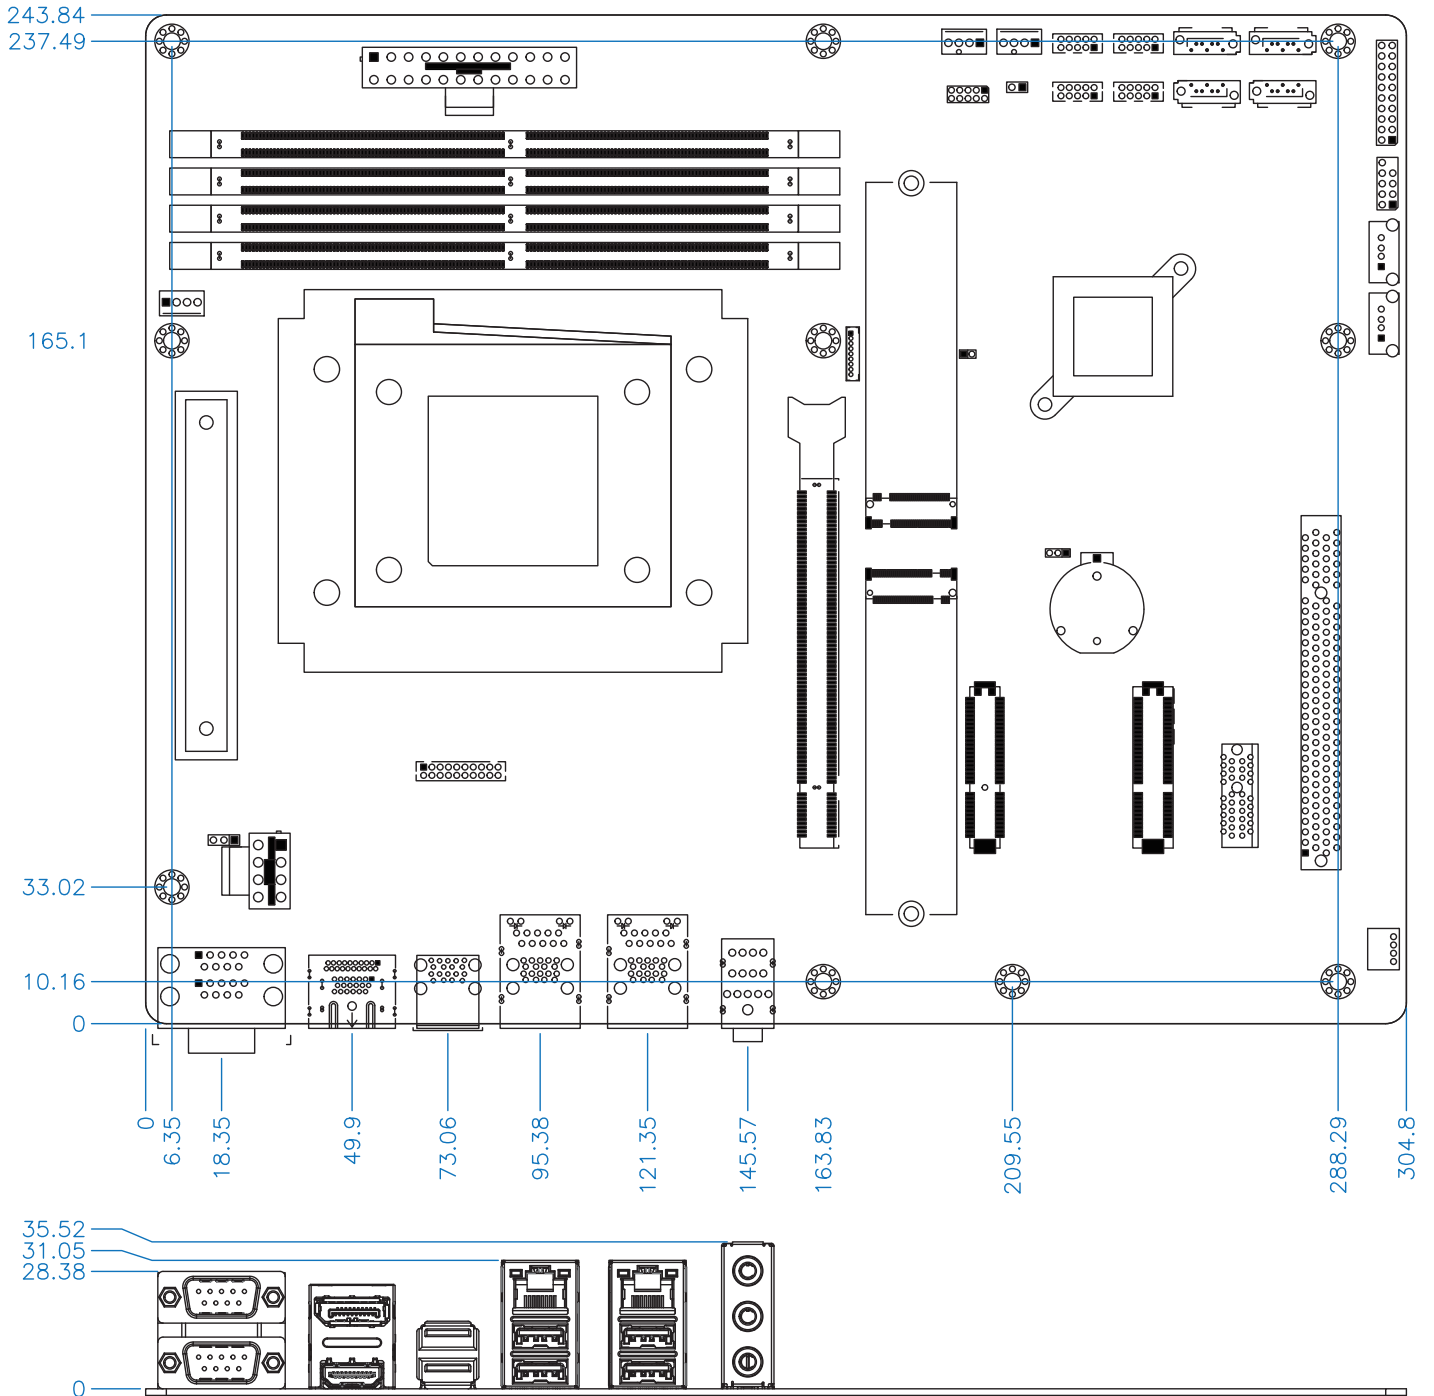

*Specifications are subject to change without prior notice

Dimensions and Drawing

Remarks: 1. Specifications are subject to change without prior notice. 2. ODM/OEM is available. 3. For user's manual & datasheet download, visit www.ibt.ca