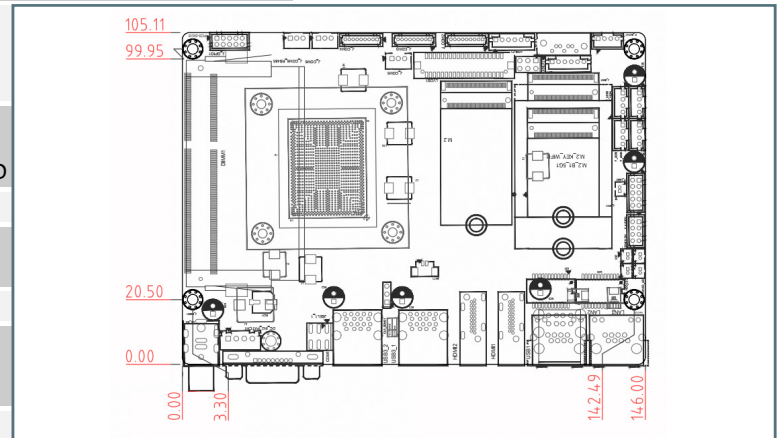

Dimensions

Remarks: 1. Specifications are subject to change without prior notice
2. ODM/OEM is available. 3. For user manual & datasheet download, visit www.ibt.ca