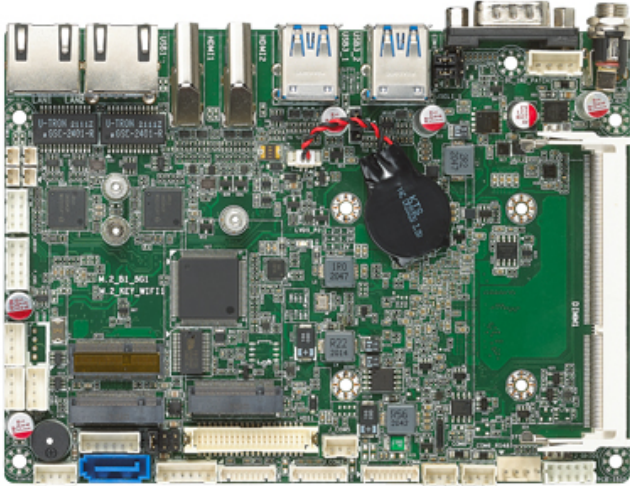

IBT394E 3.5 Inch DiskSize (Extreme Temperature)

Intel® Atom™ X-series Processor (X5-E3940)

Features

- Intel® Atom X-Series, 1.60GHz
- 1x DDR3L SO-DIMM 3200, Max.8GB
- Supports HDMI / VGA and eDP or LVDS
- 2x GbE i210 GbE Lan 10~1000 Mbps
- 9x USB (5x 2.0, 4x 3.0) total
- 6x COM total, 1x SATA III
- 2x M.2 sockets (E-key + B-key), supports CNVI
- 12Vdc input (mode AT or ATX)
- Watchdog timer, Digital I/O

Specifications

7 DI	7 DI AcXY	Intel Atom® Processor X Series X5-E3940
	7 cW GdYYX	FBEÖP: 1.60 GHz (turbo)
	Ai H7 cfY	12Vdc
	H8 D	9.5Y
8 Jgd Um ⁹⁰	FASÖÜDÖÜAP... (Detailed description of features and specifications)	
A Ya cfm	Ü]]]... (Detailed description of features and specifications)	
Grcf U Y	FAÜÖÖEÄÜÖ... (Detailed description of features and specifications)	
Ethernet	SÖPFA... (Detailed description of features and specifications)	
5 i Xjc	WÜÖAE... (Detailed description of features and specifications)	
9 i dUbgjcb G'crtg	FAÄT... (Detailed description of features and specifications)	
7 CA	FAÜÜGH... (Detailed description of features and specifications)	
I G6	I ÄWÜÖ... (Detailed description of features and specifications)	
CH Yf Dcftg	I ÄFÖÜW... (Detailed description of features and specifications)	
GmghYa	Y ä ä, ... (Detailed description of features and specifications)	
HYa dYfUhi fY	Üq ... (Detailed description of features and specifications)	
6 CG	CET ... (Detailed description of features and specifications)	
Dck Yf Gi dd'm	ÖÖÄFGX... (Detailed description of features and specifications)	
: UWcf	FI { { FÉ { {	