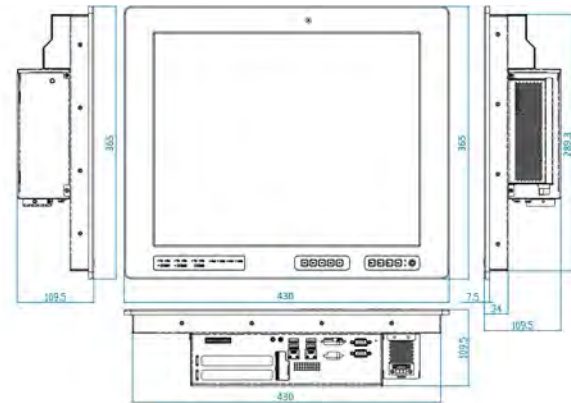

## Features

- Supports 2nd/3rd Generation Intel® Core™ Processor
- DDR3-1333 memory support up to 16GB
- 2MB battery backup SRAM
- iSMART - for EuP/ErP power saving, auto-scheduler and power resume
- 12V~24V wide-range DC-in power input
- Auto brightness adjustment w/ front dimming sensor
- Front keypads for OSD adjustment and function keys
- IP65 front panel protection
- 5-wire resistive touch panel
- 2x PCI expansion slot

## Specifications

System Mainboard	IB907
CPU Type	2nd/3rd Generation Intel® Core™ i3-2340UE
System Speed	1.3GHz
Memory	2 x DDR3 1333 SO-DIMM, up to 16GB
Construction	Aluminum & SPCC
Chassis Color	Silver
Front Panel External I/O	Function keys / LAN and COM port monitor LED
Rear Panel External I/O	1x DVI-I connector 3x DB9 for COM1/2(RS-232/422/485), COM 3 (RS-232 only) 1x 10-pin terminal block for Digital I/O x1 2x RJ45 for GbE LAN 4x USB connector; USB1/2 USB2.0 only, USB3/4 USB3.0 1x Line-out microjack 1x Mic-in microjack 1x CFast slot 1x 10-pin Digital IO
Expansion I/O	2x PCI slots
Storage	CFast / HDD
Mounting	VESA mount, 75mm x 75mm and 100mmx100mm
Power Supply	12V-24V Wide Range DC input(ID452)
Dimensions	430mm(W) x 365mm(D) x 109.5mm(H)
LCD Size	17" TFT LCD
LCD Color	16.7M colors
Touch Screen	5-wire resistive touch panel
Display Resolution	1280 x 1024
LCD Brightness	350 cd/m <sup>2</sup>
Viewing Angle	170(H)/170(V)
Backlight MTBF	50,000 Hrs
Operating Temperature	0°C~ 45°C (32°F~113°F)
Storage Temperature	-20°C~80°C (-4°F~176°F)
Relative Humidity	5 ~ 90% @ 45°C, non-condensing
Protection Class	IP65 (front panel with wall mount)

## Dimensions

## Ordering Information

IPPC17A9-RE 17" Modular Panel PC with resistive touch  
Intel Core™i3-2340UE 1.3GHz CPU, 4GB  
DDR3-1333 SO-DIMM, 320G HDD, 12V-24V  
wide range DC input

**iBT Technologies inc.**