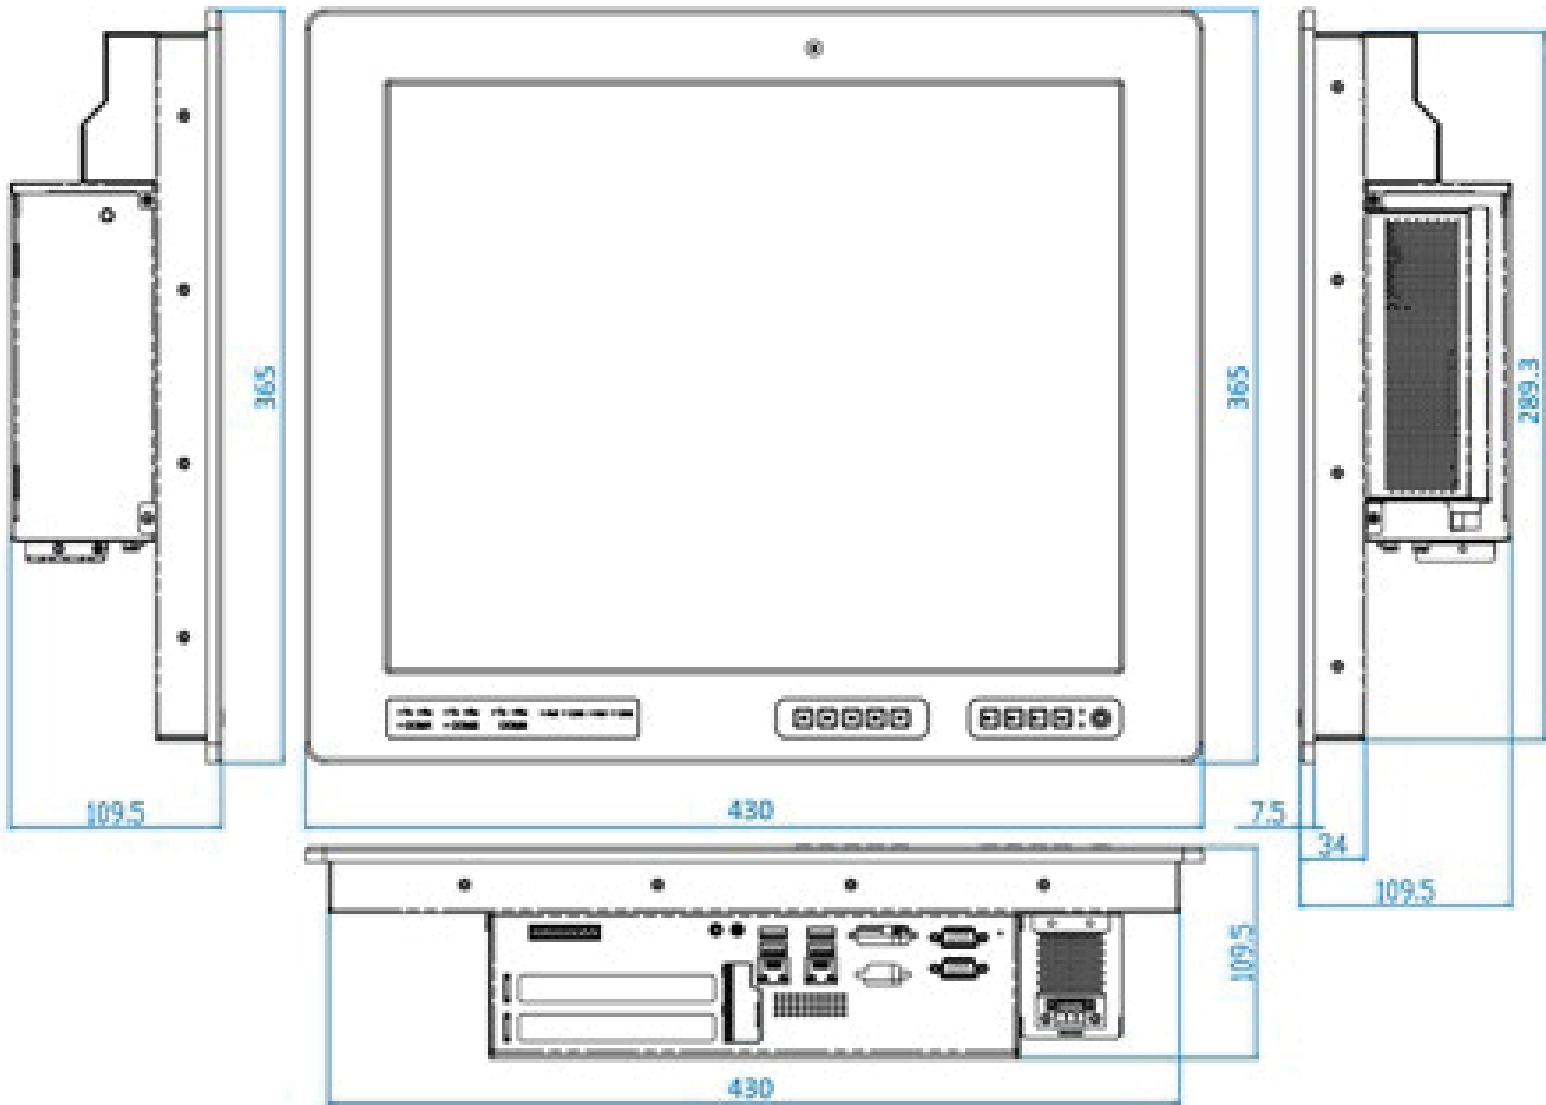

IPPC17A9-RE

2nd/3rd Gen. Intel [®] Core [™]-Based
Modular 17" Panel PC

Industrial Panel PC for Automation

iBT Technologies inc.

Tel. (514) 832-0808 Fax. (514) 832-0128

Toll Free: 1 (866) 590-4288 Email: info@ibt.ca Web: www.ibt.ca