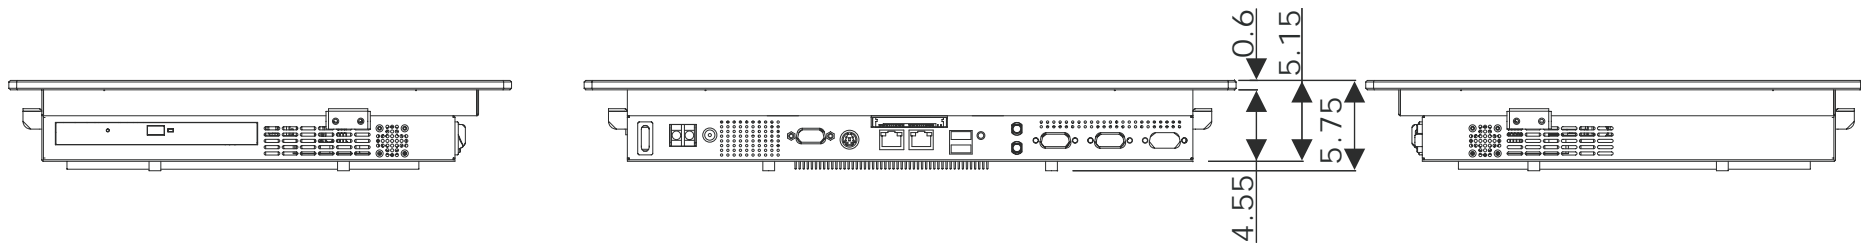

IBT-3215TSF TouchScreen Fanless

Ultra Slim,
15" Fanless Panel PC,
CPU Speed up to 1.8GHz,
Heavy Duty Touch Screen

iBT
Technologies Inc.

1-866-590-4288

www.ibt.ca