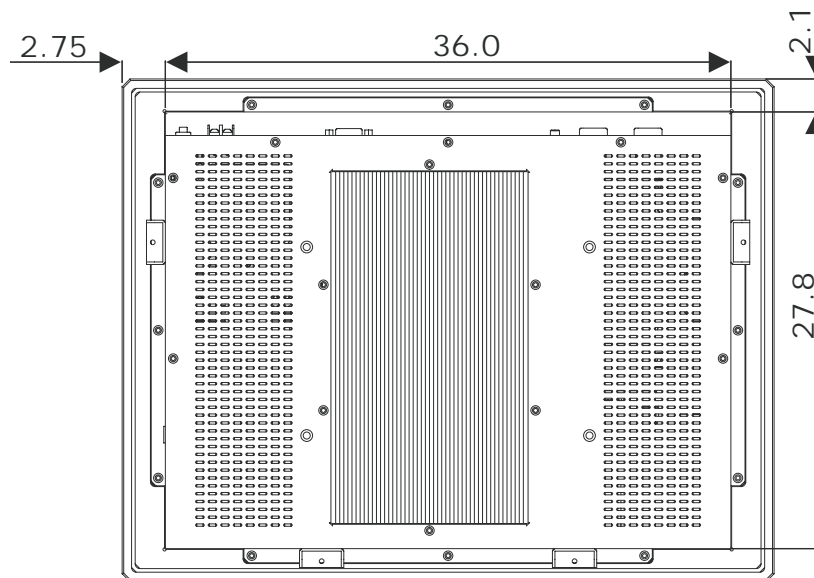

IBT-3215TSF TouchScreen Fanless

Ultra Slim,
15" Fanless Panel PC,
CPU Speed up to 1.8GHz,
Heavy Duty Touch Screen

iBT
Technologies Inc.

1-866-590-4288

www.ibt.ca