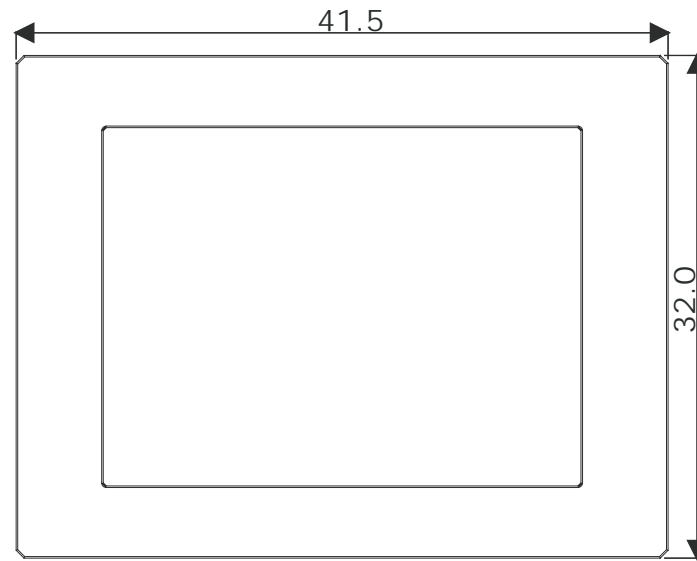

IBT-3215TSF TouchScreen Fanless

Ultra Slim,
15" Fanless Panel PC,
CPU Speed up to 1.8GHz,
Heavy Duty Touch Screen

iBT
Technologies Inc.

1-866-590-4288

www.ibt.ca