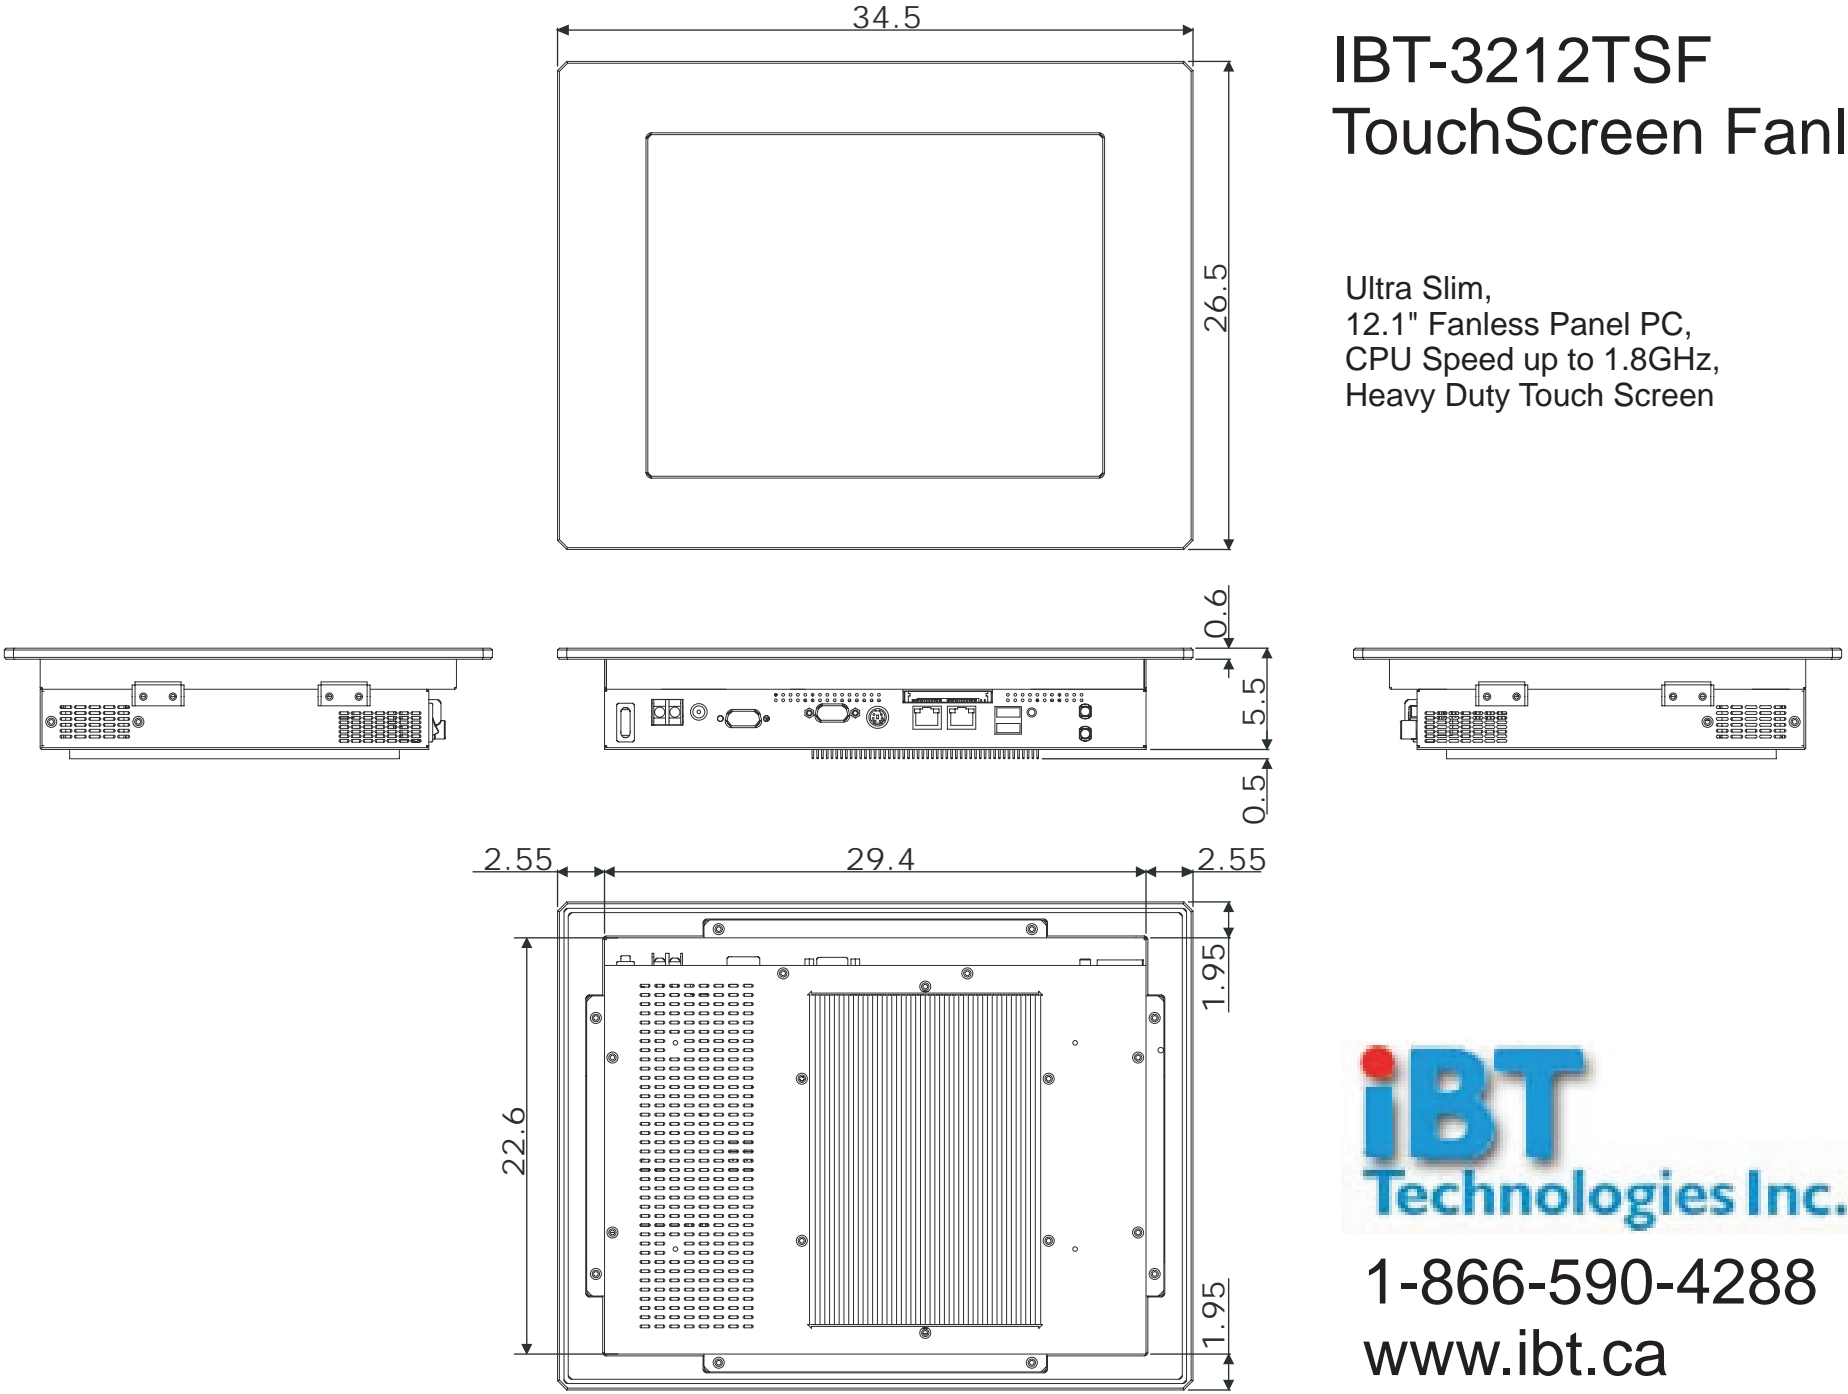

IBT-3212TSF TouchScreen Fanless

Ultra Slim,
12.1" Fanless Panel PC,
CPU Speed up to 1.8GHz,
Heavy Duty Touch Screen

1-866-590-4288
www.ibt.ca