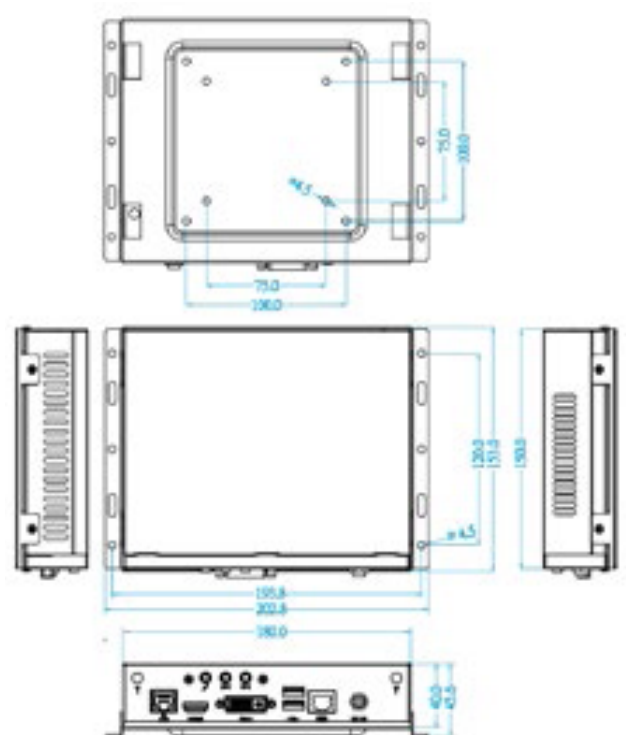

Dimensions:

iBT Technologies inc.

Tel. (514) 832-0808 Fax. (514) 832-0128

Toll Free: 1 (866) 590-4288 Email: info@ibt.ca Web: www.ibt.ca